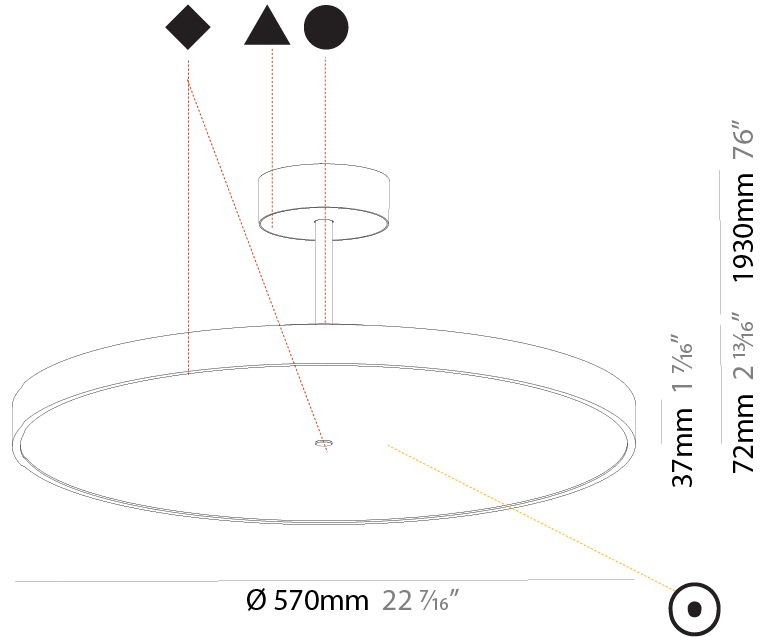

GENERAL

Series: Sign Diva Tube
Subseries: Sign Diva Tube
Brand: Prolicht
Division: Architectural
Mounting Type: Suspension
Mounting Location: Ceiling
Subcategory: Pendant

PHYSICAL

Shape: Round
Diameter (mm): 570
Diameter (in): 22 7/16
Height (mm): 72
Height (in): 2 13/16
Max. Overall Height (mm): 2002
Max. Overall Height (in): 78 13/16
Light Distribution: Direct / Indirect
Weight (kg): 8.533
Weight (lbs): 18.812
Diffuser: PMMA - Opal / Micro-Prism / Sparkling Secret / Vintage Industrial
Fixture Finish: SSR / BKV / CWI / CRY / HAB / UFT / ITA / RUA / FTG / MYG / LOD / PUS / FRO / FUP / KIA / POP / BLS / SPG / MEY / GOH / GUM / CHC / COM / ABZ / JAG / OBR / MOS / ROR
Fixture Material: Extruded Aluminum / Steel

ELECTRICAL

Lamp Type: LED (Zhaga Standard)
Input Wattage (W): 67
Dimming: Tri-Mode (Non-Dimming and Phase Dimming (120Vac only) and 0-10V Dimming)
Driver Included: Yes
Driver Location: Integrated
Driver Type: Constant Current - Universal
Driver Class: Class 2
Input Voltage (V): 120 - 277
Constant Current (MA): 350

LED

Color Temperature (°K): 2700 / 3000 / 3500 / 4000
Max. Delivered Lumen (lm): 6632 / 6728 / 6812 / 6951
Nominal Lumen (lm): 9097 / 9229 / 9344 / 9535
CRI: >90 CRI
Lamp Life (hrs): 50000

OPTICAL

RATINGS AND CERTIFICATIONS

Certified By: Certified for North American Standards
IP rating: IP20