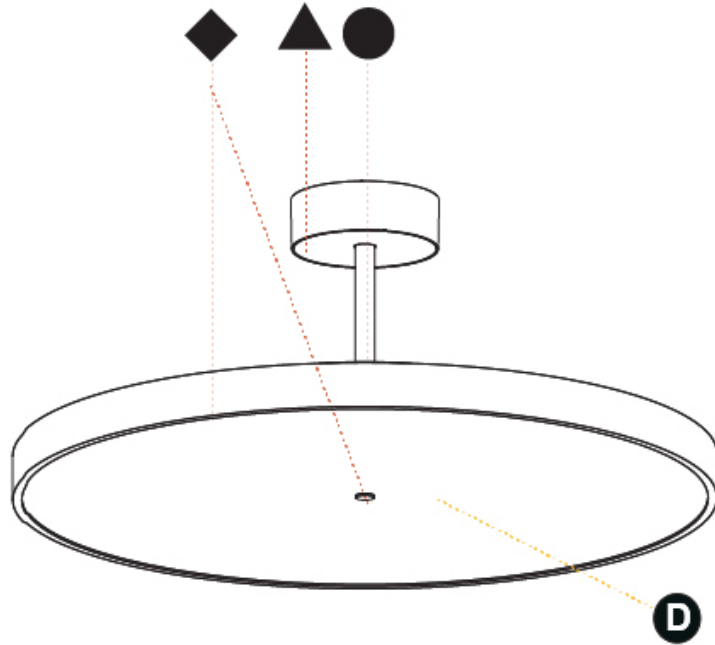

SIGN DIVA TUBE KORONA SUSPENSION

A300028-

PROJECT _____

TYPE _____

SPECIFIER _____

QUANTITY _____

DATE _____

A