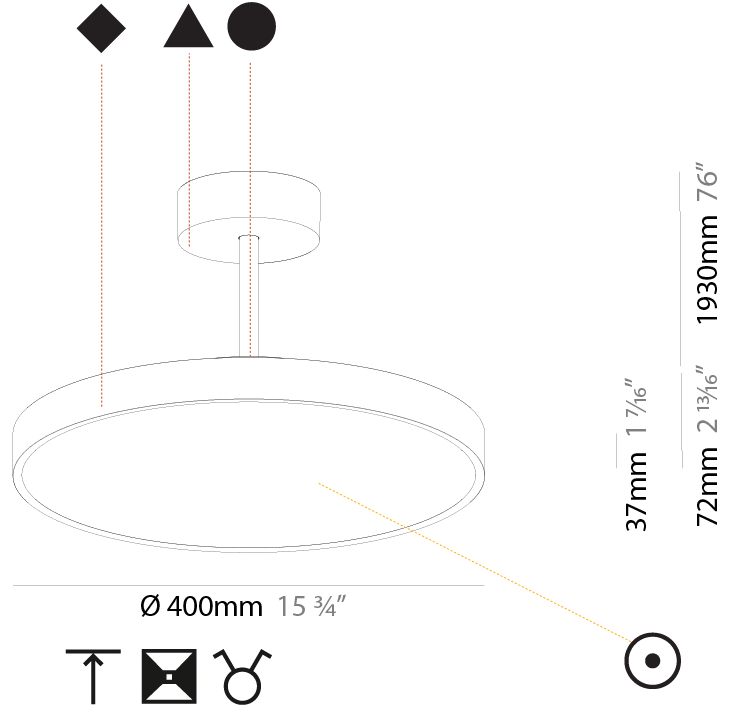

GENERAL

Series: Sign Diva Tube
Subseries: Sign Diva Tube
Brand: Prolicht
Division: Architectural
Mounting Type: Suspension
Mounting Location: Ceiling
Subcategory: Pendant

PHYSICAL

Shape: Round
Diameter (mm): 400
Diameter (in): 15 3/4
Height (mm): 72
Height (in): 2 13/16
Max. Overall Height (mm): 2002
Max. Overall Height (in): 78 13/16
Light Distribution: Direct / Indirect
Weight (kg): 3.314
Weight (lbs): 7.306
Diffuser: PMMA - Opal / Micro-Prism / Sparkling Secret / Vintage Industrial
Fixture Finish: SSR / BKV / CWI / CRY / HAB / UFT / ITA / RUA / FTG / MYG / LOD / PUS / FRO / FUP / KIA / POP / BLS / SPG / MEY / GOH / GUM / CHC / COM / ABZ / JAG / OBR / MOS / ROR
Fixture Material: Extruded Aluminum / Steel

ELECTRICAL

Lamp Type: LED (Zhaga Standard)
Input Wattage (W): 30
Total Output Wattage (W): 27.8
Dimming: Tri-Mode (Non-Dimming and Phase Dimming (120Vac only) and 0-10V Dimming)
Driver Included: Yes
Driver Location: Integrated
Driver Type: Constant Current - Universal
Driver Class: Class 2
Input Voltage (V): 120 - 277
Constant Current (MA): 500 / 350

LED

Color Temperature (*K): 3000 / 3500 / 4000
Max. Delivered Lumen (lm): 3049 / 3019 / 3055 / 3117
Nominal Lumen (lm): 4182 / 4142 / 4189 / 4275
CRI: >90 CRI
Lamp Life (hrs): 50000

OPTICAL

RATINGS AND CERTIFICATIONS

Certified By: Certified for North American Standards
IP rating: IP20